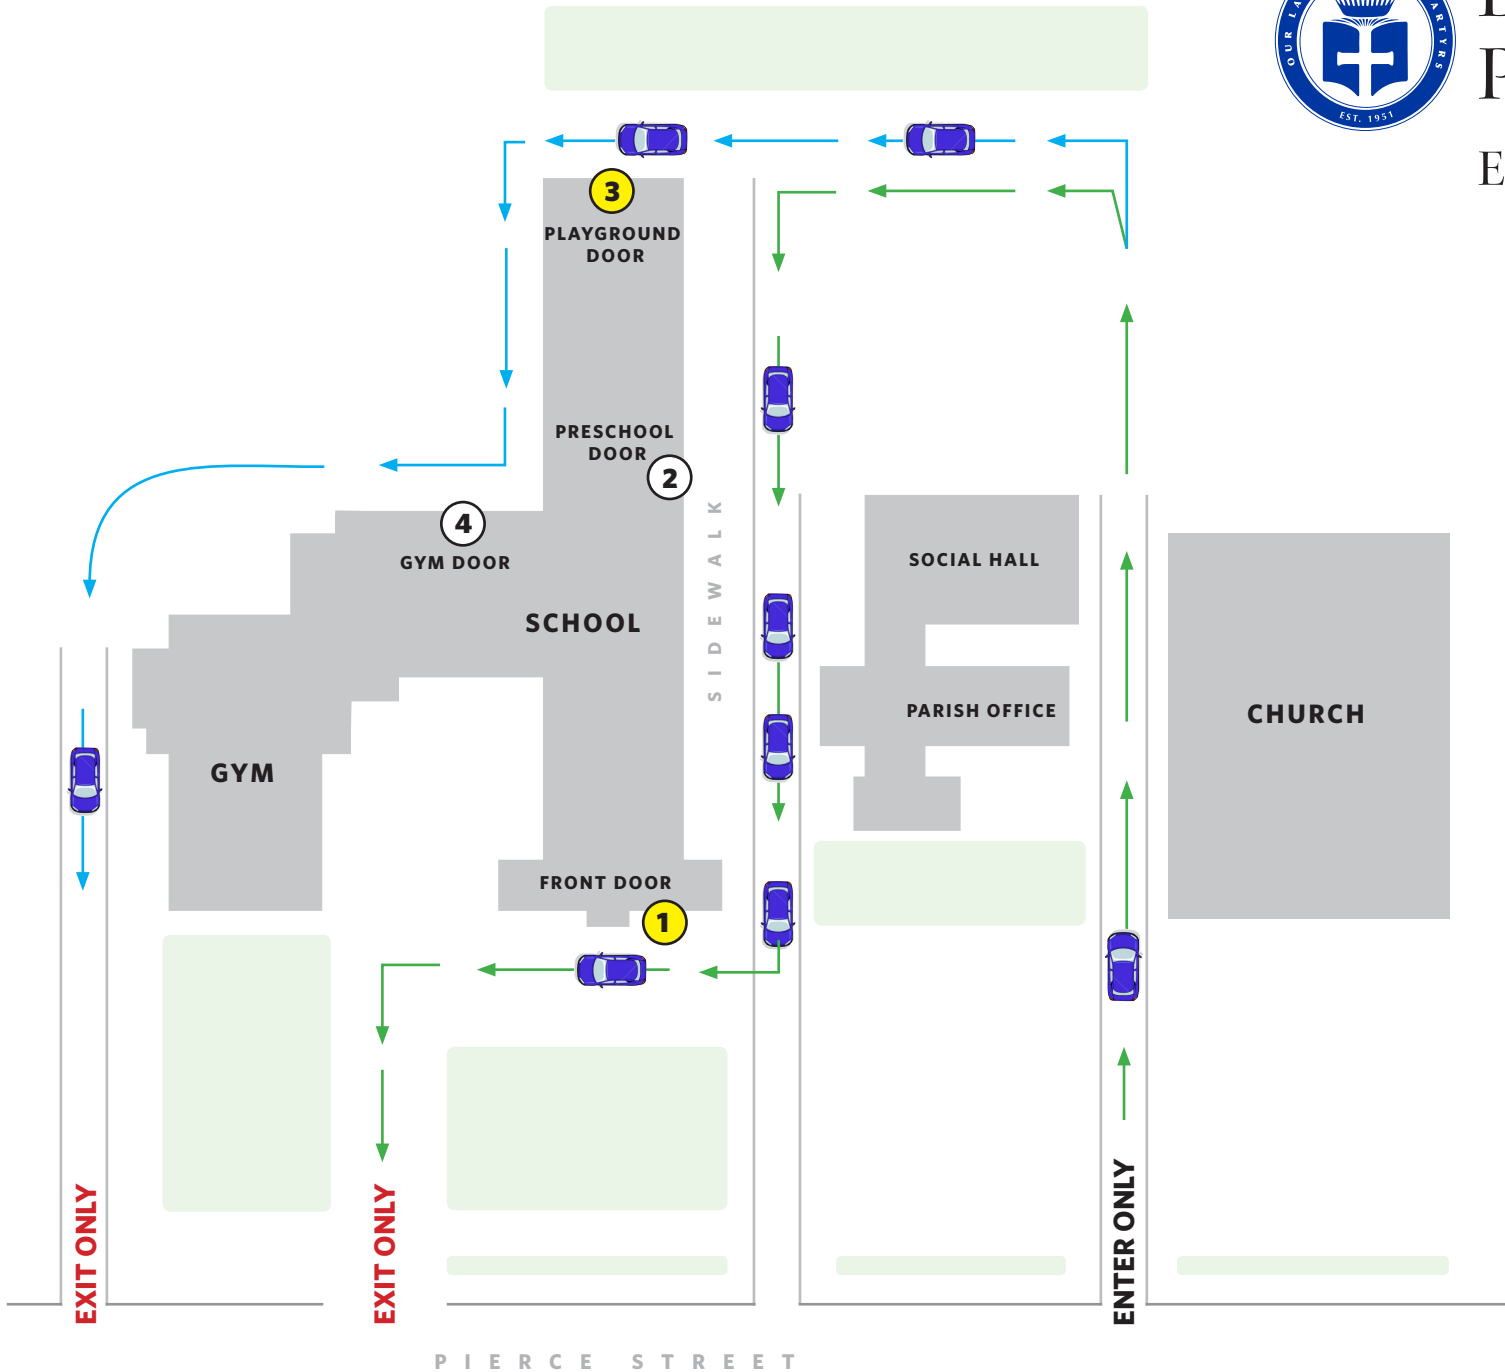

Drop Off / Pick Up Map

Early Childhood Program

Blue arrows: traffic for drop off
Green arrows: traffic for pick up